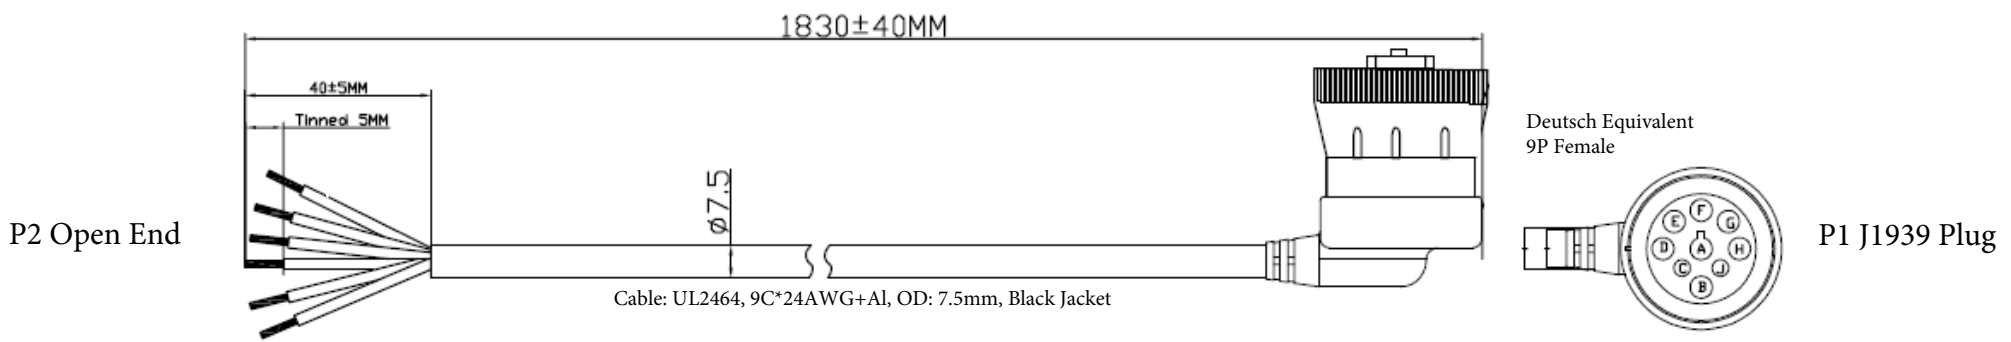

REVISIONS		
Rev.	DESCRIPTION	DATE
A	INITIAL RELEASE	4/7/2017

**PIN ASSIGNMENT**

P1 J1939 Plug	P2 Open
A	black
B	red
C	brown
D	orange
E	yellow
F	green
G	blue
H	gray
J	purple

<small>UNLESS OTHERWISE SPECIFIED: DIMENSIONS ARE IN MILLIMETERS [INCH] TOLERANCE ARE:  X ±0.5 ANGULAR ±0.5° XX ±0.20 XXX ±0.1000</small>	<small>DRAWN BY:</small> J.Perez	
	<small>CHECKED BY:</small>	
	<small>APPROVED BY:</small> O. Acuna	
<b>PROPRIETARY AND CONFIDENTIAL</b>		<small>TITLE:</small> J1939 Plug Right Angle 6ft to Fly Away Leads
<small>THE INFORMATION CONTAINED IN THIS DRAWING IS THE SOLE PROPERTY OF OCP GROUP INC. PARTIAL OR TOTAL REPRODUCTION WITHOUT THE WRITTEN PERMISSION OF OCP GROUP INC IS PROHIBITED.</small>		<small>OCP P/N:</small> 11760-03-205
<small>UNITS: MM</small>		<small>DRAWING NO:</small>
<small>SCALE: FREE</small>		<small>REV: A</small>
<small>SIZE: A4</small>		<small>SHEET 1 OF 1</small>