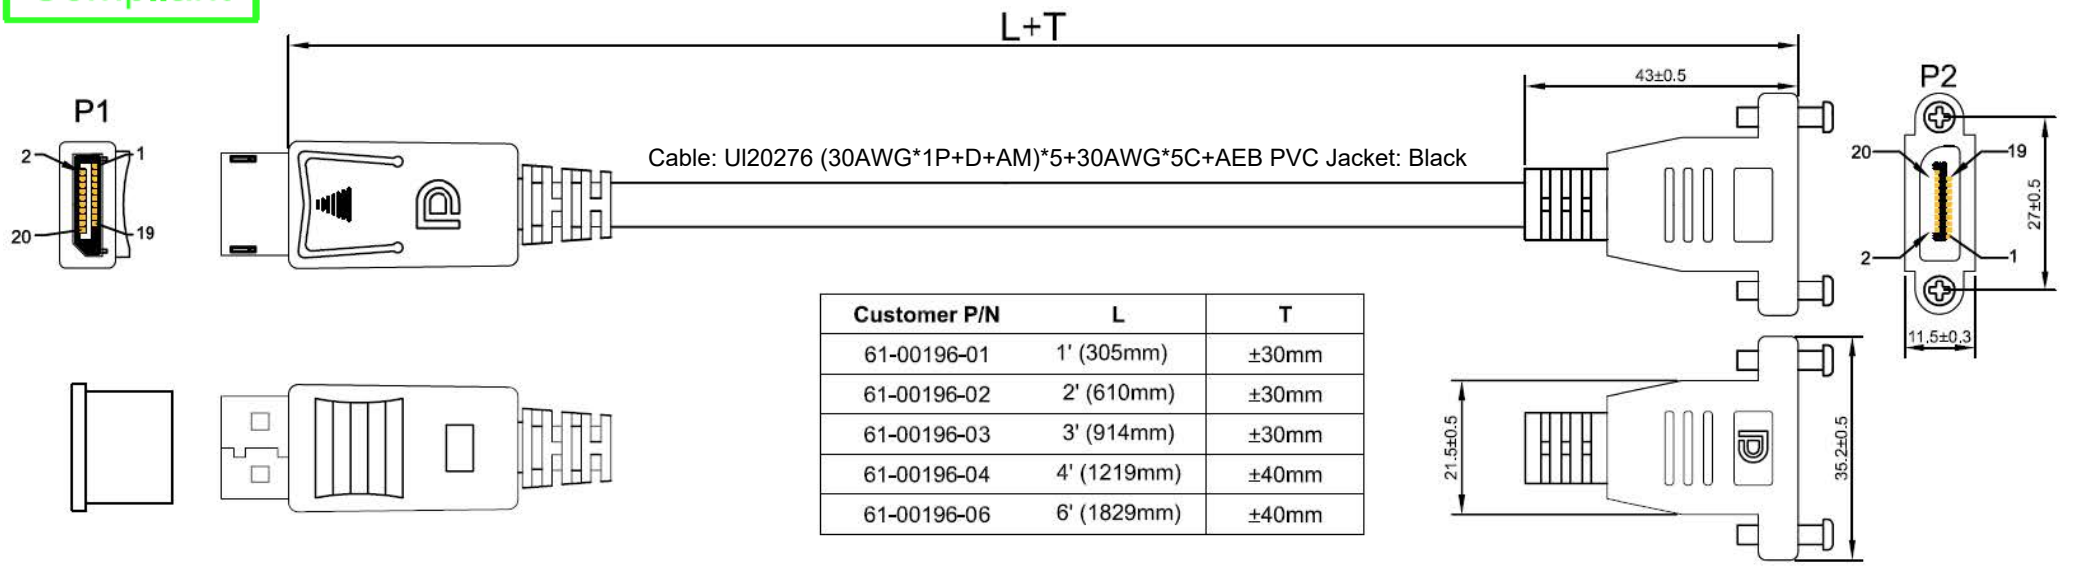

RoHS Compliant

REVISIONS		
Rev.	DESCRIPTION	DATE
A	NEW FRAME RELEASE	11/13/2019

<small>UNLESS OTHERWISE SPECIFIED: DIMENSIONS ARE IN MILLIMETERS [INCH] TOLERANCE ARE: X ±0.5 ANGULAR ±0.5° XX ±0.20 XXX ±0.1000</small>	DRAWN BY: Joe Perez	
	CHECKED BY:	
APPROVED BY: O. Acuña	TITLE: DISPLAY PORT PANEL MOUNT EXT CABLE	
PROPRIETARY AND CONFIDENTIAL	OC P/N: 61-00196-XX	
<small>THE INFORMATION CONTAINED IN THIS DRAWING IS THE SOLE PROPERTY OF OCP GROUP INC. PARTIAL OR TOTAL REPRODUCTION WITHOUT THE WRITTEN PERMISSION OF OCP GROUP INC IS PROHIBITED.</small>	DRAWING NO:	REV: A
	UNITS: MM	SCALE: FREE
	SIZE: A4	SHEET 1 OF 1