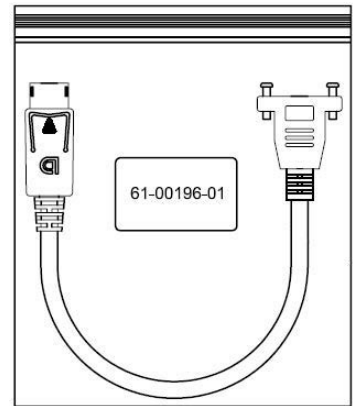

RoHS Compliant

REVISIONS		
Rev.	DESCRIPTION	DATE
A	NEW FRAME RELEASE	11/13/2019

<small>UNLESS OTHERWISE SPECIFIED: DIMENSIONS ARE IN MILLIMETERS [INCH] TOLERANCE ARE: X ±0.5 ANGULAR ±0.5° XX ±0.20 XXX ±0.1000</small>	DRAWN BY: Joe Perez	
	CHECKED BY:	
APPROVED BY: O. Acuña	TITLE: DISPLAY PORT PANEL MOUNT EXT CABLE	
PROPRIETARY AND CONFIDENTIAL	OC P/N: 61-00196-XX	
<small>THE INFORMATION CONTAINED IN THIS DRAWING IS THE SOLE PROPERTY OF OCP GROUP INC. PARTIAL OR TOTAL REPRODUCTION WITHOUT THE WRITTEN PERMISSION OF OCP GROUP INC IS PROHIBITED.</small>	DRAWING NO:	REV: A
	UNITS: MM	SCALE: FREE
	SIZE: A4	SHEET 1 OF 1