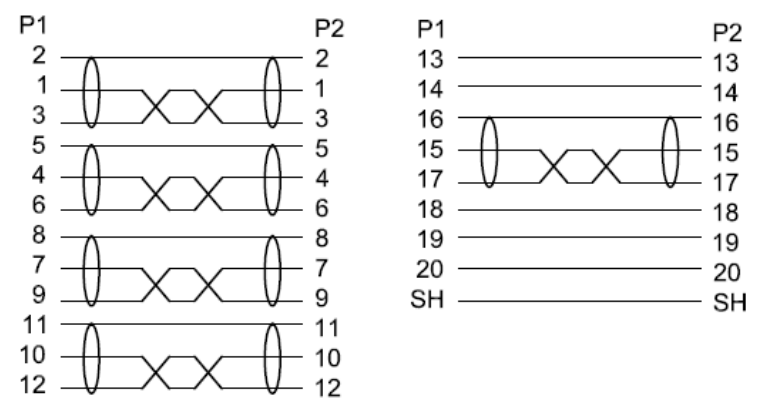

RoHS Compliant

REVISIONS		
Rev.	DESCRIPTION	DATE
A	NEW FRAME RELEASE	11/13/2019

<small>UNLESS OTHERWISE SPECIFIED: DIMENSIONS ARE IN MILLIMETERS [INCH] TOLERANCE ARE: X ±0.5 ANGULAR ±0.5° XX ±0.20 XXX ±0.1000</small>	DRAWN BY: Joe Perez	
	CHECKED BY:	
APPROVED BY: O. Acuña	TITLE: DISPLAY PORT PANEL MOUNT EXT CABLE	
PROPRIETARY AND CONFIDENTIAL	OC P/N: 61-00196-XX	
<small>THE INFORMATION CONTAINED IN THIS DRAWING IS THE SOLE PROPERTY OF OCP GROUP INC. PARTIAL OR TOTAL REPRODUCTION WITHOUT THE WRITTEN PERMISSION OF OCP GROUP INC IS PROHIBITED.</small>	DRAWING NO:	REV: A
	UNITS: MM	SCALE: FREE
	SIZE: A4	SHEET 1 OF 1